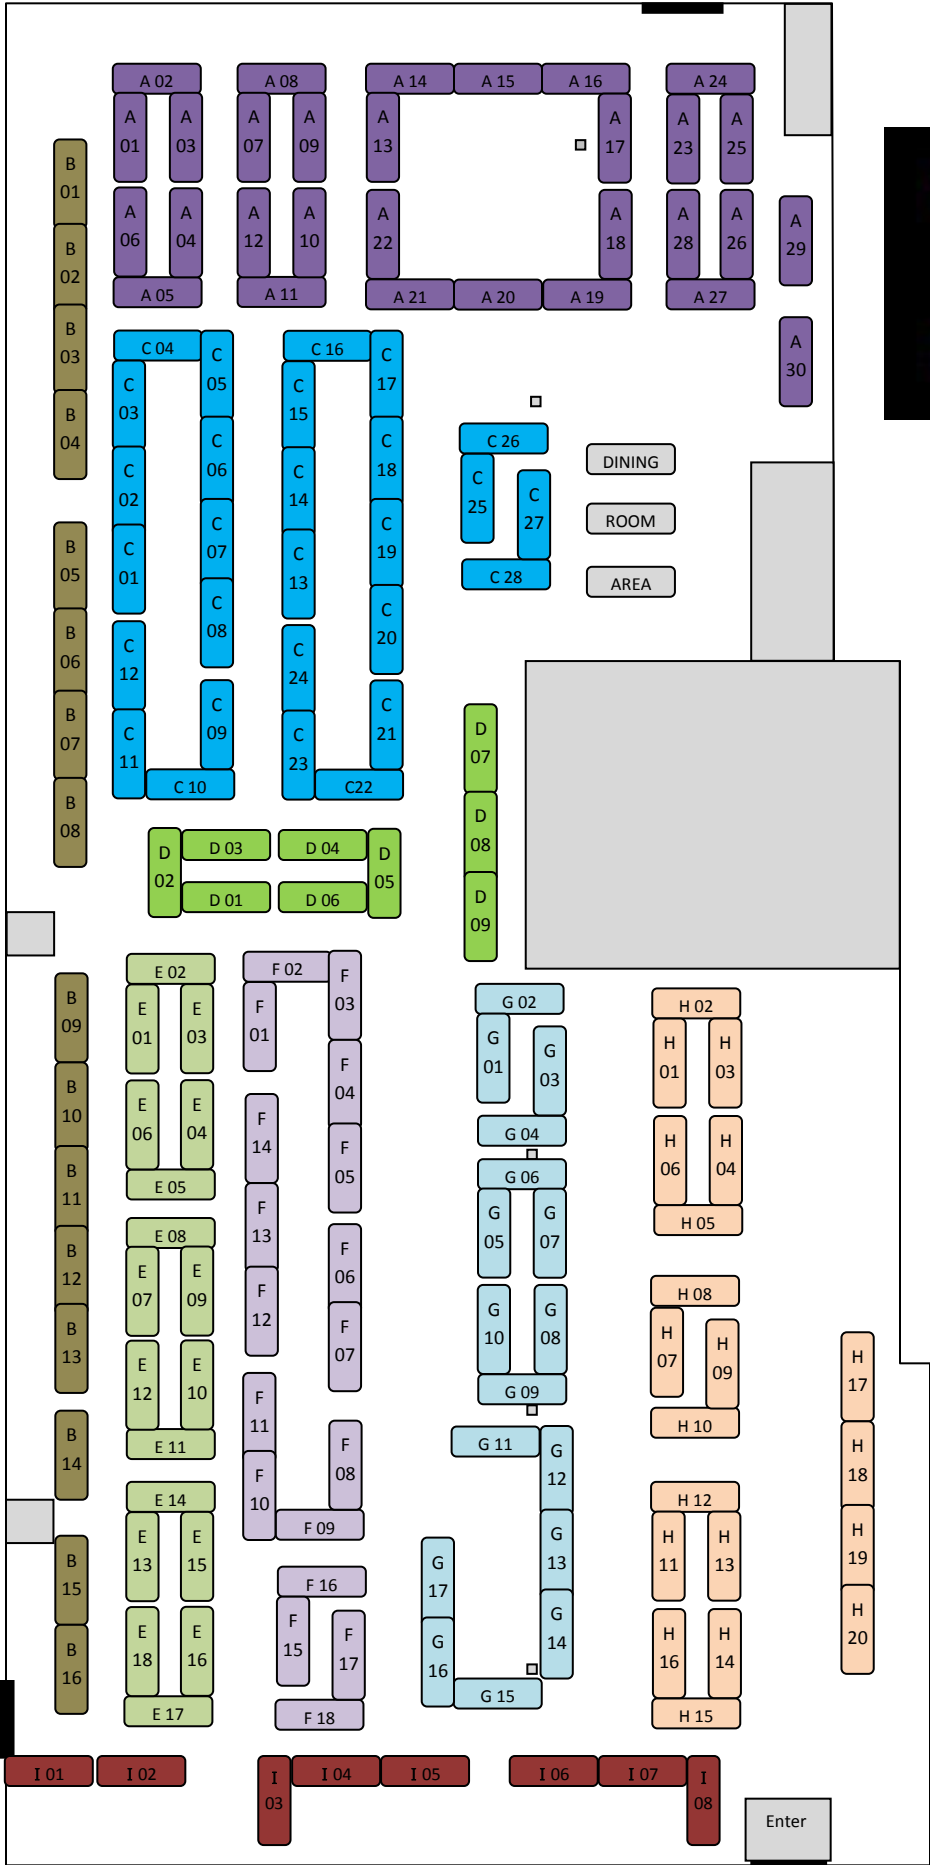

Midwest Arms & Armor Society Pacific Eagles Floor Map

Pacific Eagles #3842

707 West Congress

Pacific, Missouri 63069